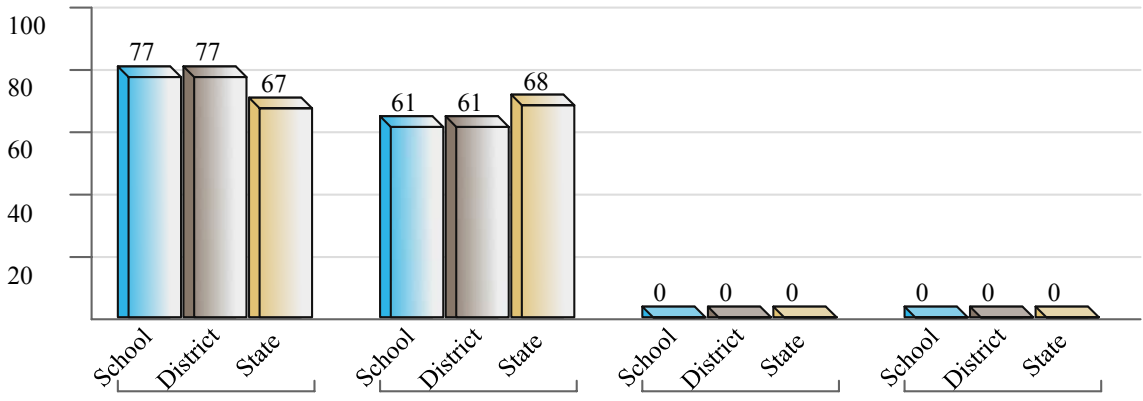

7th Grade Science CRT	<u>77%</u>	77%	67%	<u>61%</u>	61%	68%	N/A	N/A	N/A	N/A	N/A	N/A