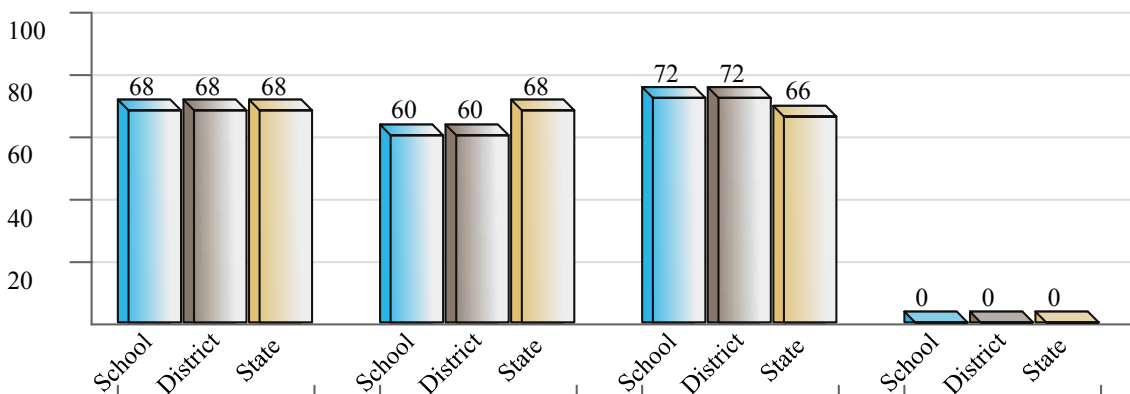

### Science Status Breakdown

Ogden Preparatory Academy, Ogden Preparatory Academy

	2007			2006			2005			2004		
	school	district	state	school	district	state	school	district	state	school	district	state
4th Grade Science CRT	65%	65%	65%	60%	60%	64%	44%	44%	64%	58%	58%	63%

5th Grade Science CRT	79%	79%	68%	74%	74%	68%	65%	65%	64%	80%	80%	62%
-----------------------	-----	-----	-----	-----	-----	-----	-----	-----	-----	-----	-----	-----

6th Grade Science CRT	68%	68%	68%	60%	60%	68%	72%	72%	66%	N/A	N/A	N/A
-----------------------	-----	-----	-----	-----	-----	-----	-----	-----	-----	-----	-----	-----