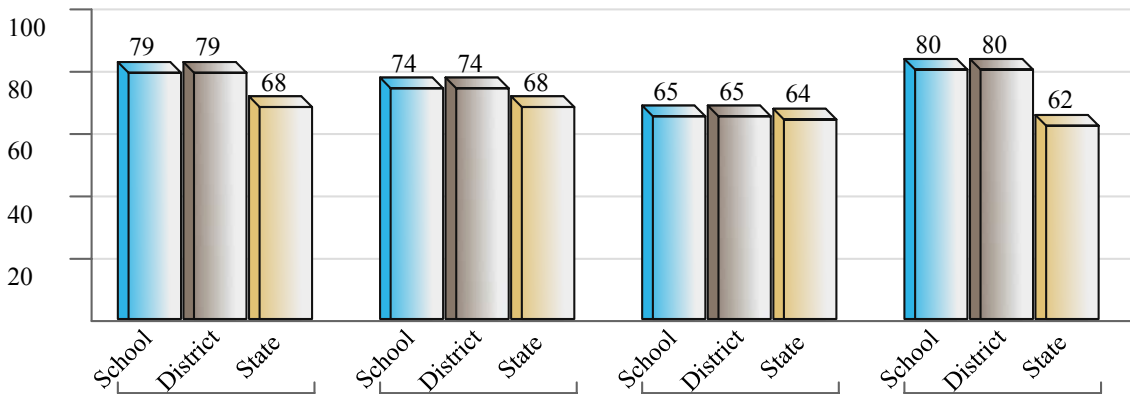

### Science Status Breakdown

Ogden Preparatory Academy, Ogden Preparatory Academy

	2007			2006			2005			2004		
	school	district	state	school	district	state	school	district	state	school	district	state
4th Grade Science CRT	65%	65%	65%	60%	60%	64%	44%	44%	64%	58%	58%	63%

5th Grade Science CRT	79%	79%	68%	74%	74%	68%	65%	65%	64%	80%	80%	62%
-----------------------	-----	-----	-----	-----	-----	-----	-----	-----	-----	-----	-----	-----

6th Grade Science CRT	68%	68%	68%	60%	60%	68%	72%	72%	66%	N/A	N/A	N/A
-----------------------	-----	-----	-----	-----	-----	-----	-----	-----	-----	-----	-----	-----