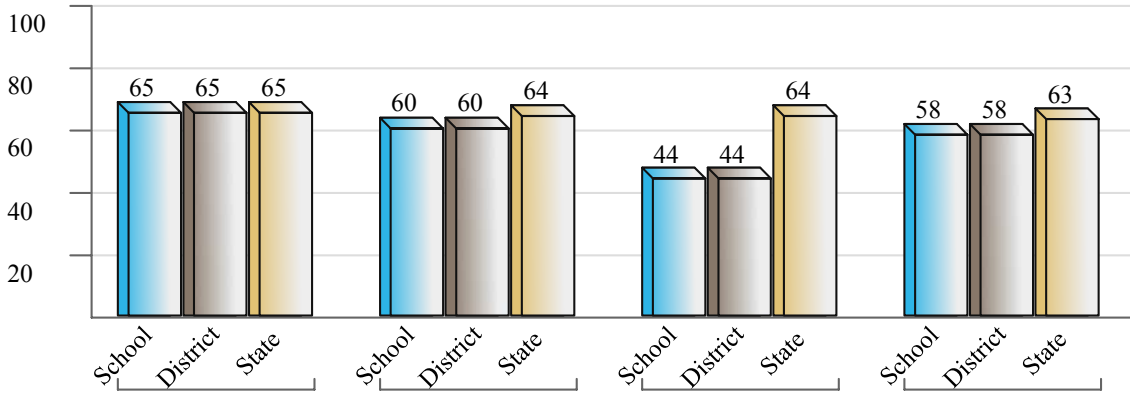

### Science Status Breakdown

Ogden Preparatory Academy, Ogden Preparatory Academy

	2007			2006			2005			2004		
	school	district	state	school	district	state	school	district	state	school	district	state
4th Grade Science CRT	65%	65%	65%	60%	60%	64%	44%	44%	64%	58%	58%	63%

5th Grade Science CRT	79%	79%	68%	74%	74%	68%	65%	65%	64%	80%	80%	62%
-----------------------	-----	-----	-----	-----	-----	-----	-----	-----	-----	-----	-----	-----

6th Grade Science CRT	68%	68%	68%	60%	60%	68%	72%	72%	66%	N/A	N/A	N/A
-----------------------	-----	-----	-----	-----	-----	-----	-----	-----	-----	-----	-----	-----